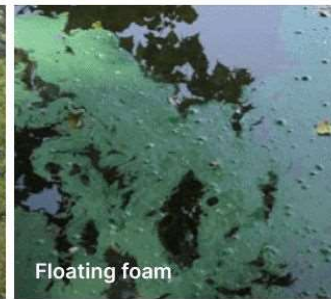

Toxic Algae

Toxic algae in the water? Do not touch water or shoreline, do not swim, keep your pets out of the water, no fishing, and no boating.